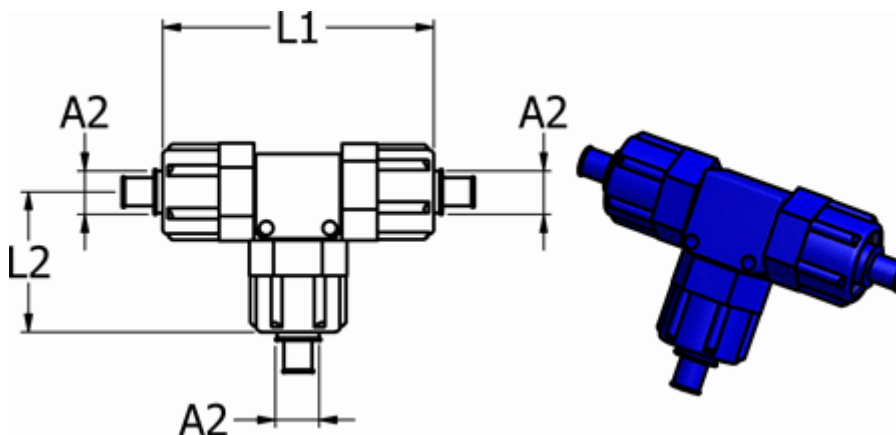

# Data Sheet

Article number: 58614911

Description: Push-on fitting POM 14.911, Ø6/4-Ø6/4-Ø6/4  
Tee plastic, blue

## Measures

For hose = 6/4

L1 = 47

L2 = 27